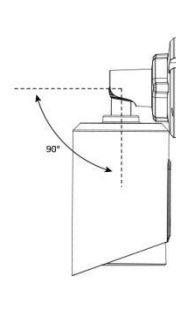

H.265 Vandal-proof Mini Bullet Network Camera

Structure Diagrams

Junction Box Version

Cable Out Version

Units: mm

Accessories Support

A01 Pole Mount

Weight: 720g
Dimensions: 170*51.5*152.6mm

A02 Internal Corner Bracket

Weight: 540g
Dimensions: 170*23.2*205.3mm

A03 External Corner Bracket

Weight: 900g
Dimensions: 170*152.6*76.3mm

Naming Convention

MS-C

2

2 - 2MP (5 - 5MP)