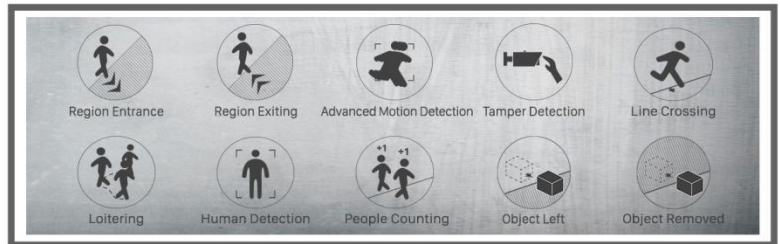

2/5 Megapixel H.265 Vandal-proof Mini Bullet Network Camera

IP67
IK10

MS-C2964-PB/MS-C5364-PB

DATASHEET

KEY FEATURES

- ▶ **Smart Stream** (Bandwidth, storage and bit rate save with Smart Stream ON, eg. H.265+ save 70%~80% bandwidth of H.264.)
- ▶ **Powerful IR LEDs** (Equipped with 3rd generation dot matrix IR LEDs, guaranteeing excellent image quality, long lifespan and energy efficiency.)
- ▶ **Advanced Functions** (Boasting to support various advanced functions such as HLC, Defog, ROI.)
- ▶ **128G** (Supporting ultra-large external microSD/SDHC/SDXC card storage up to 128G.)
- ▶ **Adjustable 3-Axis Bracket** (Providing a robust mounting platform for angle adjustments on a 3-axis plane.)

Video Content Analysis

Milesight VCA with 10 detection modes provides advanced, accurate smart video analysis for Milesight network cameras, enabling the comprehensive surveillance function and quicker response to different monitoring scenes.