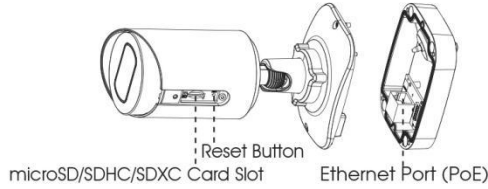

Structure Diagrams

Junction Box Version