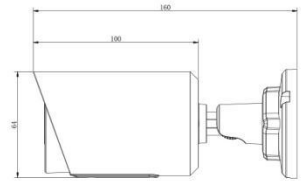

H.265 Vandal-proof Mini Bullet Network Camera

Structure Diagrams

Junction Box Version

Cable Out Version

Units: mm

Accessories Support

A01 Pole Mount

Weight: 720g
Dimensions: 170*51.5*152.6mm

A02 Internal Corner Bracket

Weight: 540g
Dimensions: 170*23.2*205.3mm

A03 External Corner Bracket

Weight: 900g
Dimensions: 170*152.6*76.3mm

Naming Convention

MS-C

2

2 - 2MP (5 - 5MP)