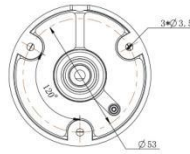

H.265 Vandal-proof Mini Bullet Network Camera

Structure Diagrams

Junction Box Version

Cable Out Version

Units: mm

Accessories Support

A01 Pole Mount

Weight: 720g
Dimensions: 170*51.5*152.6mm

A02 Internal Corner Bracket

Weight: 540g
Dimensions: 170*23.2*205.3mm

A03 External Corner Bracket

Weight: 900g
Dimensions: 170*152.6*76.3mm

Naming Convention

MS-C

2

2 - 2MP (5 - 5MP)