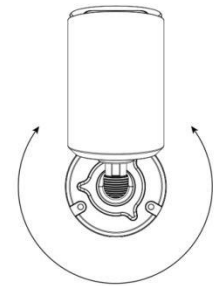

H.265 Vandal-proof Mini Bullet Network Camera

Structure Diagrams

Junction Box Version

Cable Out Version

Units: mm

Accessories Support

A01 Pole Mount

Weight: 720g
Dimensions: 170*51.5*152.6mm

A02 Internal Corner Bracket

Weight: 540g
Dimensions: 170*23.2*205.3mm

A03 External Corner Bracket

Weight: 900g
Dimensions: 170*152.6*76.3mm

Naming Convention

MS-C

2

2 - 2MP (5 - 5MP)