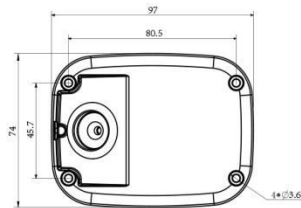

H.265 Vandal-proof Mini Bullet Network Camera

Structure Diagrams

Junction Box Version

Cable Out Version

Units: mm

Accessories Support

A01 Pole Mount

Weight: 720g
Dimensions: 170*51.5*152.6mm

A02 Internal Corner Bracket

Weight: 540g
Dimensions: 170*23.2*205.3mm

A03 External Corner Bracket

Weight: 900g
Dimensions: 170*152.6*76.3mm

Naming Convention

MS-C

2

2 - 2MP (5 - 5MP)