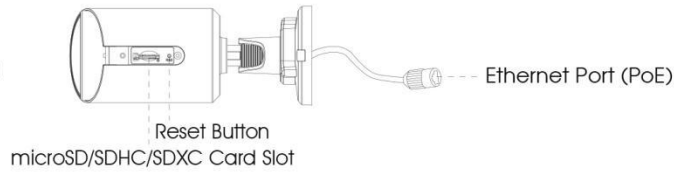

H.265 Vandal-proof Mini Bullet Network Camera

Structure Diagrams

Junction Box Version

Cable Out Version

Units: mm

Accessories Support

A01 Pole Mount

Weight: 720g
Dimensions: 170*51.5*152.6mm

A02 Internal Corner Bracket

Weight: 540g
Dimensions: 170*23.2*205.3mm

A03 External Corner Bracket

Weight: 900g
Dimensions: 170*152.6*76.3mm

Naming Convention

MS-C

2

2 - 2MP (5 - 5MP)