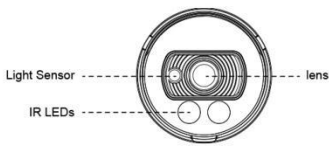

H.265 Vandal-proof Mini Bullet Network Camera

Structure Diagrams

Junction Box Version

Cable Out Version

Units: mm

Accessories Support

A01 Pole Mount

Weight: 720g
Dimensions: 170*51.5*152.6mm

A02 Internal Corner Bracket

Weight: 540g
Dimensions: 170*23.2*205.3mm

A03 External Corner Bracket

Weight: 900g
Dimensions: 170*152.6*76.3mm

Naming Convention

MS-C

2

2 - 2MP (5 - 5MP)