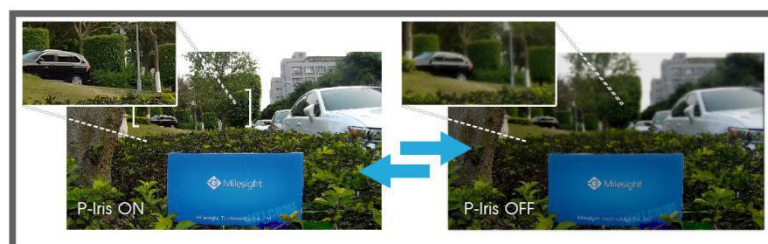

P-Iris

By adjusting the most suitable aperture position, to fully use the best part of the lens, P-Iris can control iris more precisely, offering no diffraction under strong light to give you a more clear scene with depth of view.