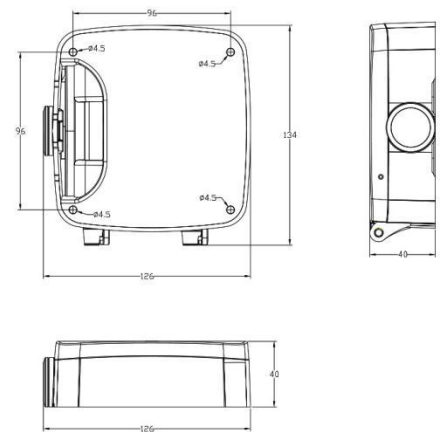

H.265 Remote Focus&Zoom Pro Bullet Network Camera

Structure Diagrams

Units: mm

Accessories Support

A01 Pole mount with stainless steel straps
 Weight: 720g
 Dimensions: 170*51.5*152.6mm

A01-N Pole mount with stainless steel straps
 Weight: 730g
 Dimensions: 170*51.5*152.6mm

A02 Corner bracket
 Weight: 540g
 Dimensions: 170*23.2*205.3mm

A03 Corner bracket
 Weight: 900g
 Dimensions: 170*152.6*76.3mm

A62 Junction box
 Weight: 510g
 Dimensions: 134*127*40mm

Naming Convention

Milesight Technology Co.,Ltd. | www.milesight.com