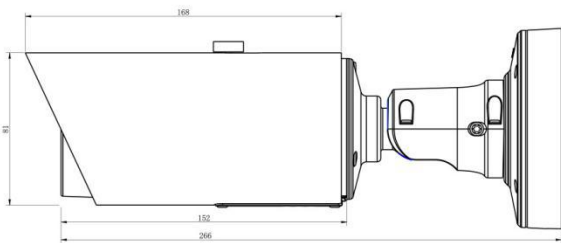

H.265 Remote Focus&Zoom Pro Bullet Network Camera

Structure Diagrams

Units: mm

Accessories Support

A01 Pole mount with stainless steel straps
 Weight: 720g
 Dimensions: 170*51.5*152.6mm

A01-N Pole mount with stainless steel straps
 Weight: 730g
 Dimensions: 170*51.5*152.6mm

A02 Corner bracket
 Weight: 540g
 Dimensions: 170*23.2*205.3mm

A03 Corner bracket
 Weight: 900g
 Dimensions: 170*152.6*76.3mm

A62 Junction box
 Weight: 510g
 Dimensions: 134*127*40mm

Naming Convention

Milesight Technology Co.,Ltd. | www.milesight.com