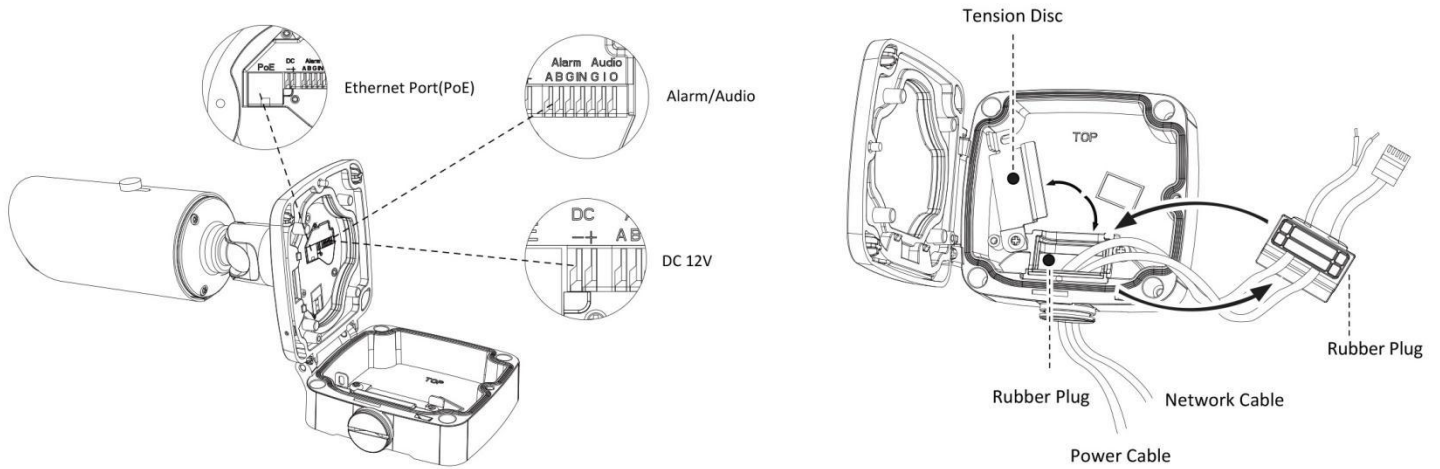

H.265 Remote Focus&Zoom Pro Bullet Network Camera

Structure Diagrams

Units: mm

Accessories Support

A01 Pole mount with stainless steel straps
 Weight: 720g
 Dimensions: 170*51.5*152.6mm

A01-N Pole mount with stainless steel straps
 Weight: 730g
 Dimensions: 170*51.5*152.6mm